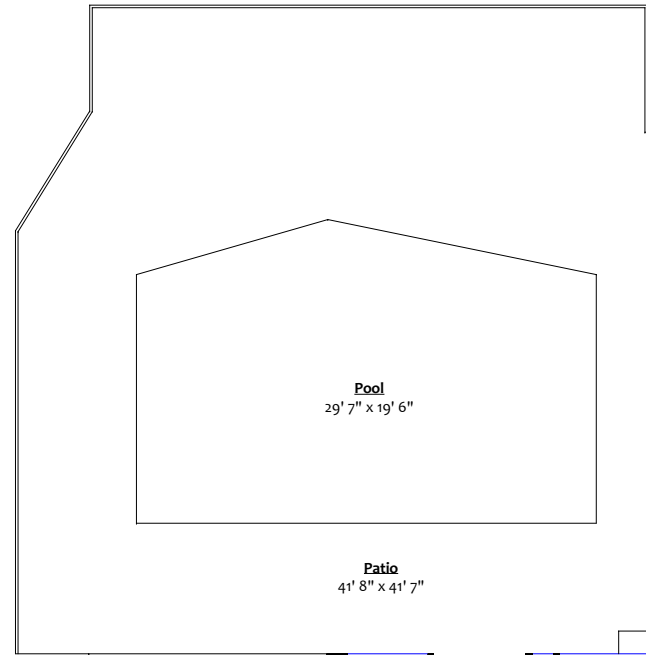

MAIN LEVEL
Floor Area: 1,351 Sq. Ft.

Al Sutton
604.984.9711
al@sutton.org
ROYAL LEPAGE

515 Montroyal Place, North Vancouver, B.C.

Totals**

Main Level:	1,351 sq. ft.	Deck:	97 sq. ft.
Lower Level:	1,351 sq. ft.	Garage:	362 sq. ft.
Total:	2,702 sq. ft.	Patio:	1,123 sq. ft.
		Pool:	524 sq. ft.
		Total:	2,106 sq. ft.

LOWER LEVEL
Floor Area: 1,351 Sq. Ft.