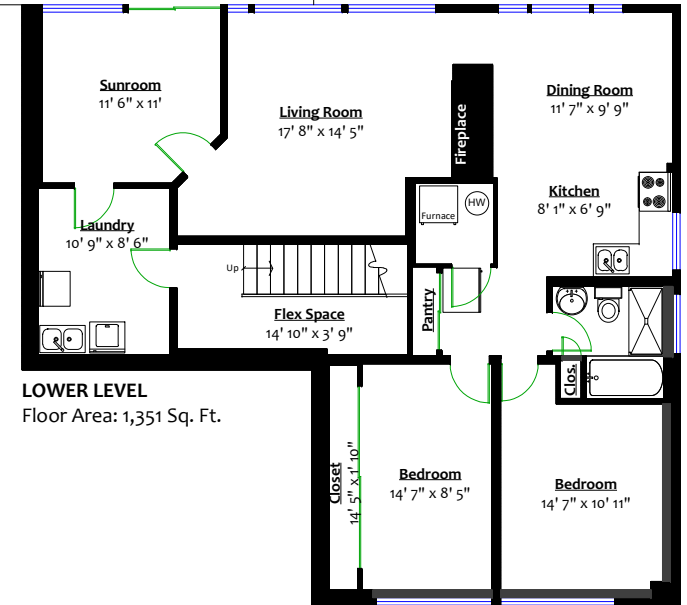

MAIN LEVEL
Floor Area: 1,351 Sq. Ft.

Al Sutton
604.984.9711
al@sutton.org
ROYAL LEPAGE

515 Montroyal Place, North Vancouver, B.C.

Totals**

Main Level:	1,351 sq. ft.	Deck:	97 sq. ft.
Lower Level:	1,351 sq. ft.	Garage:	362 sq. ft.
Total:	2,702 sq. ft.	Patio:	1,123 sq. ft.
		Pool:	524 sq. ft.
		Total:	2,106 sq. ft.

LOWER LEVEL
Floor Area: 1,351 Sq. Ft.