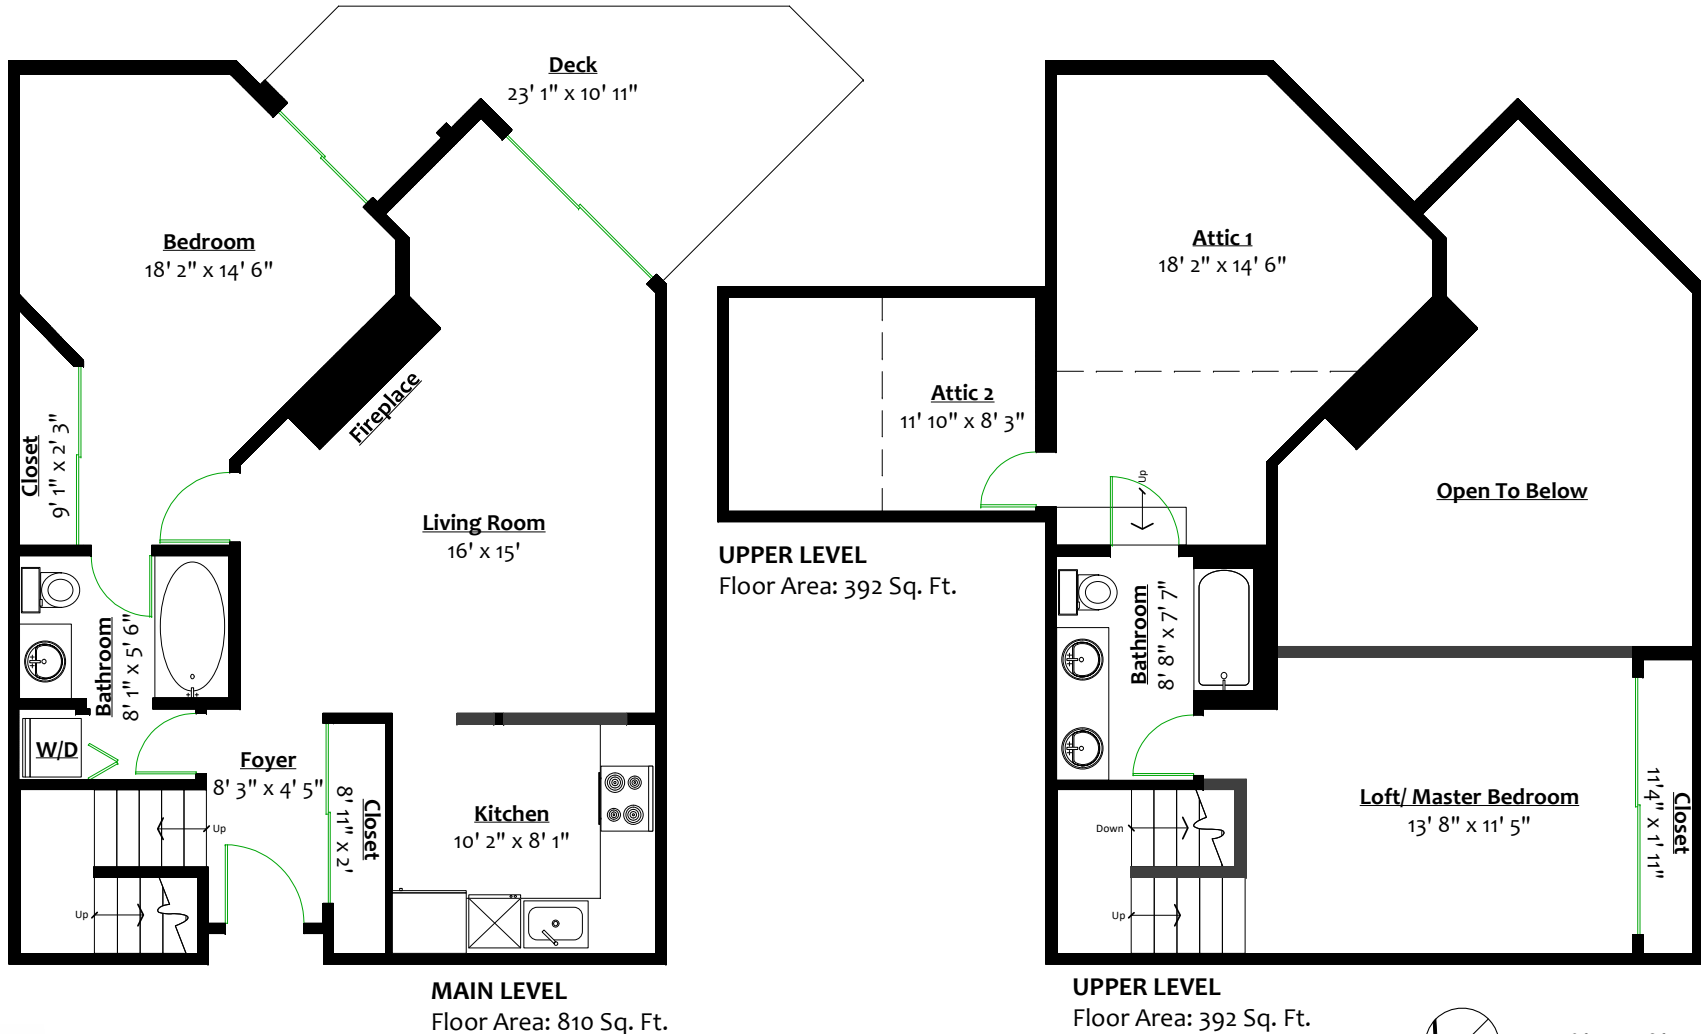

#1309 – 33 Chesterfield Place, North Vancouver, B.C.

Al Sutton

604.984.9711

al@alsutton.org

Totals**

Main Level:	810 sq. ft.	Deck:	138 sq. ft.
Lower Level:	392 sq. ft.		
Total:	1,202 sq. ft.		
Attic 1:	203 sq. ft.		
Attic 2:	98 sq. ft.		
Grand Total:	1,503 sq. ft.