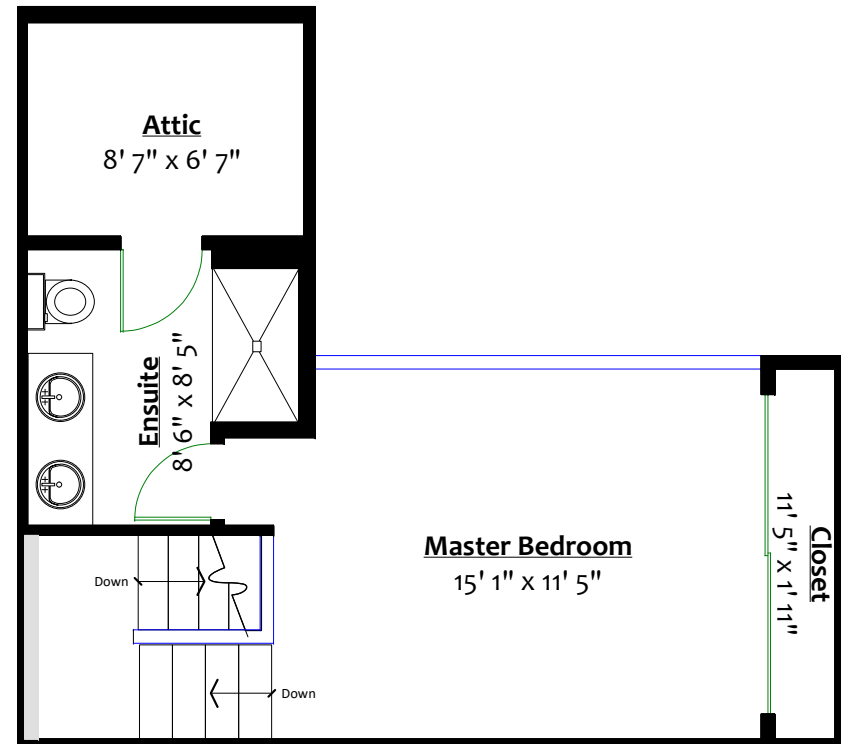

#3301 – 33 Chesterfield Place, North Vancouver, B.C.

Totals**

Main Level:	805 sq. ft.	Attic:	65 sq. ft.
Upper Level:	341 sq. ft.	Deck:	137 sq. ft.
Total:	1,146 sq. ft.	Total:	202 sq. ft.

MAIN LEVEL
Floor Area: 805 Sq. Ft.
Ceiling Height: 19' 6"

UPPER LEVEL
Floor Area: 341 Sq. Ft.
Ceiling Height: 8'