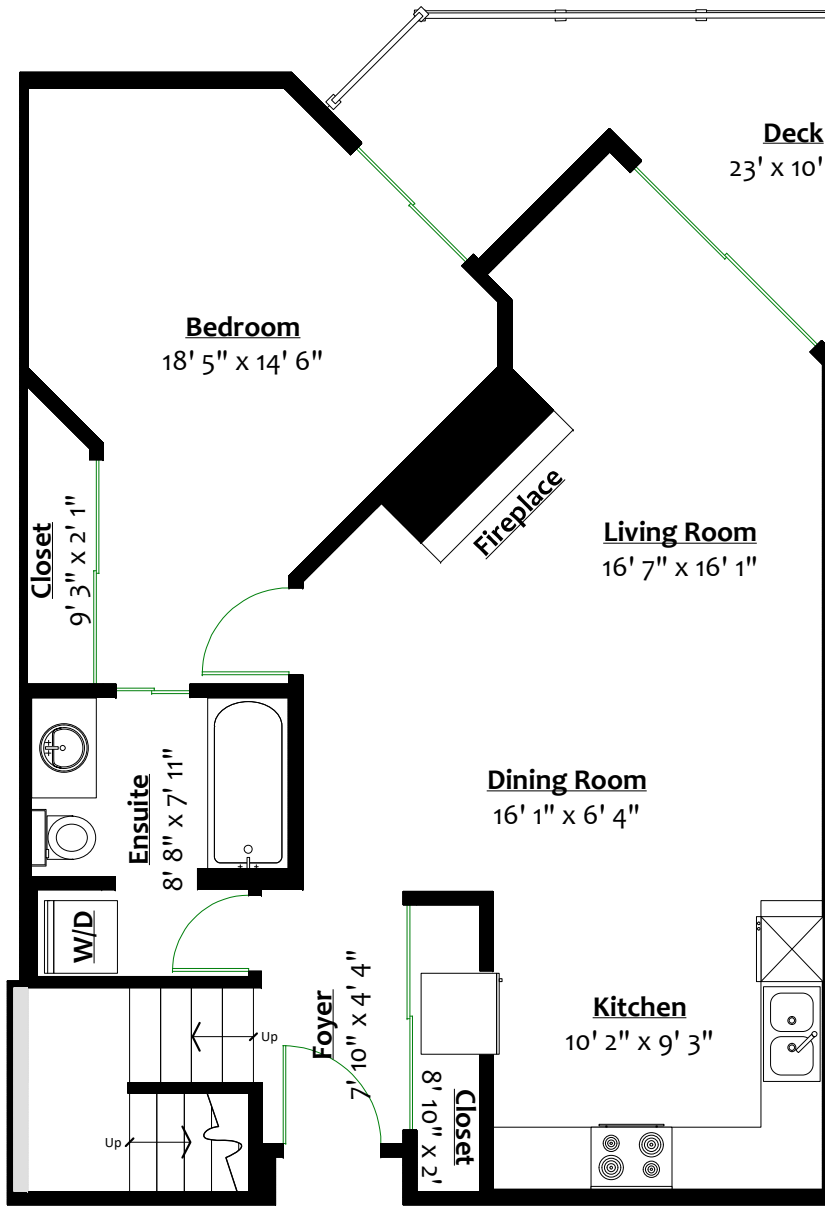

#3301 – 33 Chesterfield Place, North Vancouver, B.C.

Totals**

Main Level:	805 sq. ft.	Attic:	65 sq. ft.
Upper Level:	341 sq. ft.	Deck:	137 sq. ft.
Total:	1,146 sq. ft.	Total:	202 sq. ft.

MAIN LEVEL
Floor Area: 805 Sq. Ft.
Ceiling Height: 19' 6"

UPPER LEVEL
Floor Area: 341 Sq. Ft.
Ceiling Height: 8'